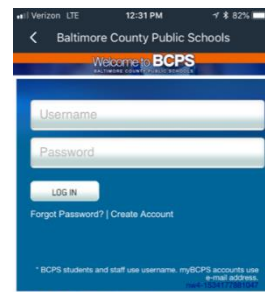

Step Three

Log in with your BCPS One credentials.