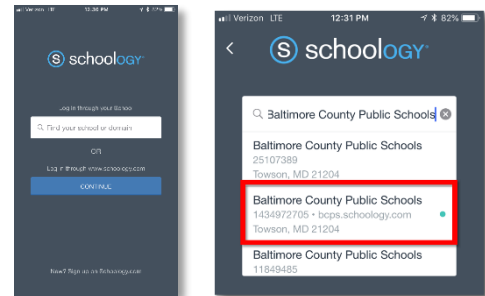

#### Step One

Search for and download the Schoology App from the App Store.

#### Step Two

Type **Baltimore County Public Schools** in to the *Log in Through Your School* box and click **Continue**.

You will see three options for Baltimore County Public. Select the option with the **green dot** on the right-hand side.