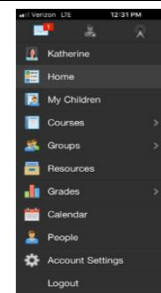

#### Step Two

Type **Baltimore County Public Schools** in to the *Log in Through Your School* box and click **Continue**.

You will see three options for Baltimore County Public. Select the option with the **green dot** on the right-hand side.

#### Step Four

From your Schoology App you will now be able to access your BCPS Schoology Account. Many of the general Schoology features such as **Messages, Notifications, Student Activity, Courses, Groups, Resources, and Grades** can be accessed from the menu icon.