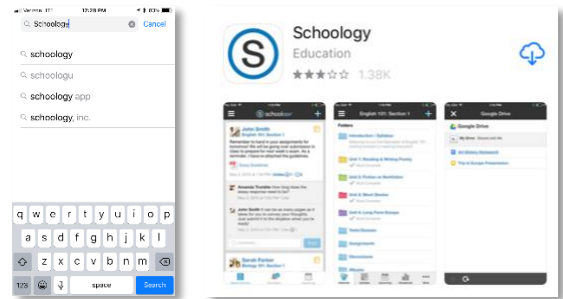

## Getting Started with the Schoology Mobile App

Schoology has a mobile app that allows users to access Schoology on the go. The mobile app can be downloaded for Android and iOS devices to provide users with quick and easy access to many of Schoology's features.

### Schoology Mobile App for iOS Devices

#### Step One

Search for and download the Schoology App from the App Store.