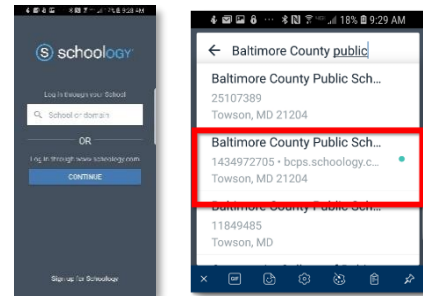

#### Step One

Search for and download the Schoology App from the Google Play Store.

#### Step Two

Type **Baltimore County Public Schools** in to the *Log in Through Your School* box and click **Continue**.

You will see three options for Baltimore County Public. Select the option with the **green dot** on the right-hand side.