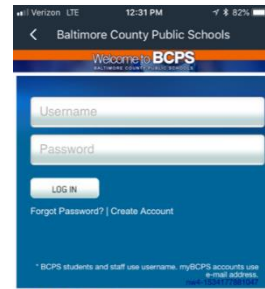

Step Three

Log in with your BCPS One credentials.